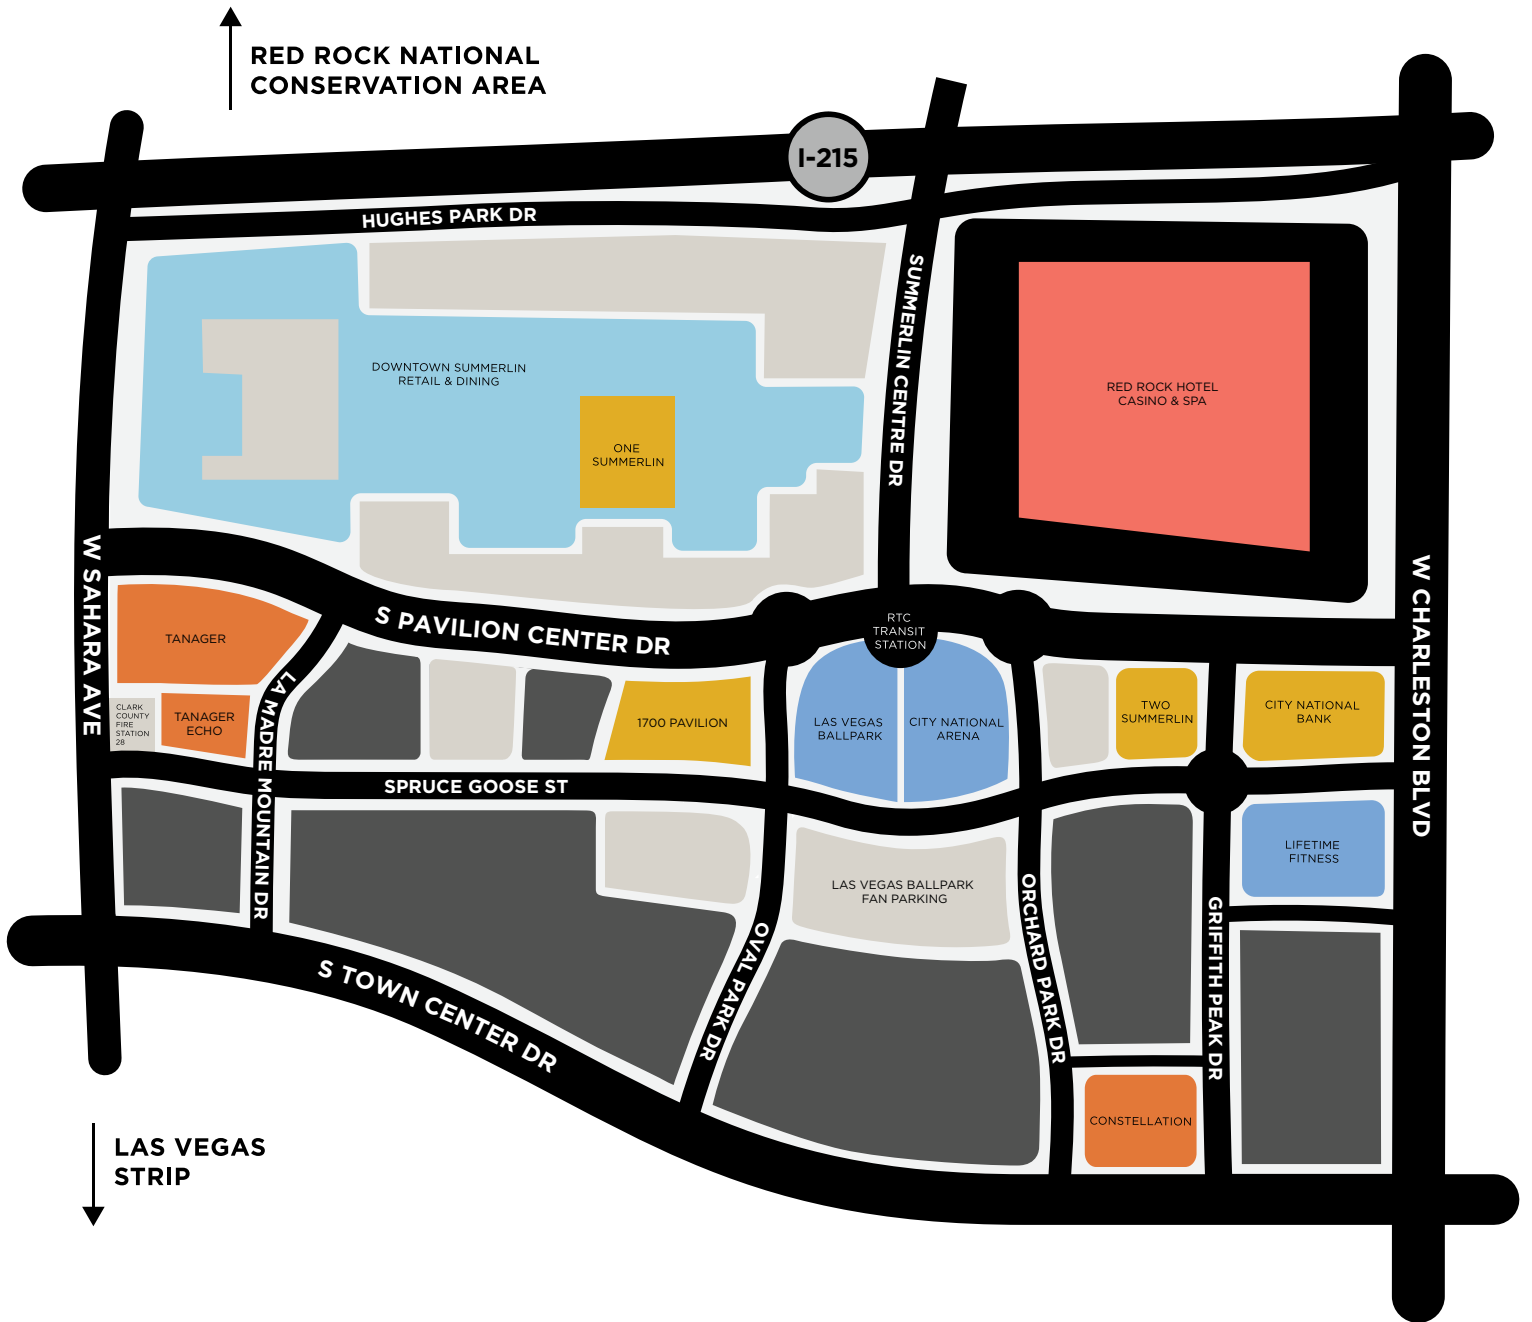

# DOWNTOWN SUMMERLIN®

- Office
- Resort
- Residential
- Sports/Fitness
- Retail/Dining
- Parking
- Future Development

This map is the property of Howard Hughes Holdings, Inc. or its subsidiary and may not be modified. This map may be reproduced by real estate agents for relevant informational purposes only and does not indicate or imply affiliation or endorsement by the SUMMERLIN® development or Howard Hughes Holdings, Inc. This map is provided "as is" and without warranty of any kind. SUMMERLIN and the Mountain Design are registered trademarks of Howard Hughes Holdings, Inc.